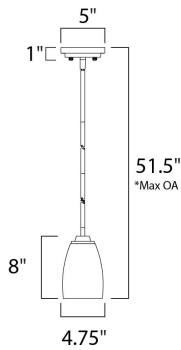

**PRODUCT DESCRIPTION**

A clean, contemporary design featuring rectangular tubing, finished in your choice of Polished Chrome or Oil Rubbed Bronze, is enhanced by the tall scale, Satin White glass shades.

\*max overall height

**MEASUREMENTS**

DIMENSION : 4.75" L x 4.75" W x 8" H  
 MAX OAH : 51.5" OAH  
 HANGING WEIGHT : 1.96 lb

**LAMPING**

INPUT VOLTAGE : 120V  
 BULB : 1 x 60W Incandescent E26 Medium , 60W Total  
 BULB INCLUDED : (Not Included)  
 DIMMABLE : Yes